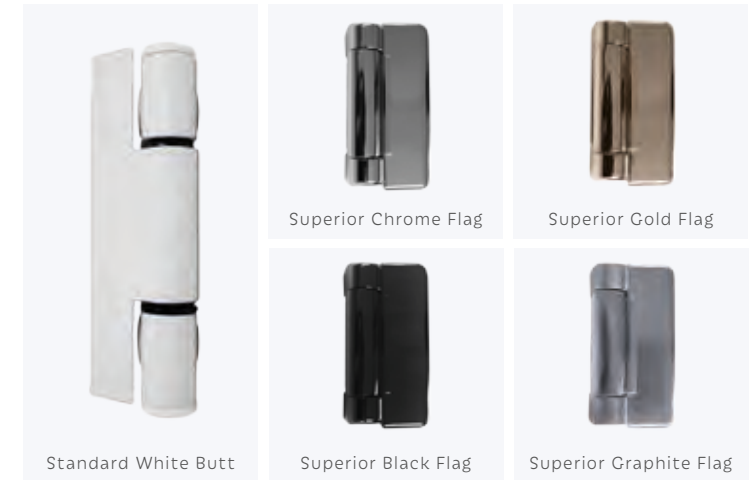

### Contemporary

A range of high quality stainless steel and chrome hardware options

\*Stainless Steel hardware comes with a comprehensive anti-corrosion guarantee

### Hinges

Choose our superior hinge to suit your door furniture