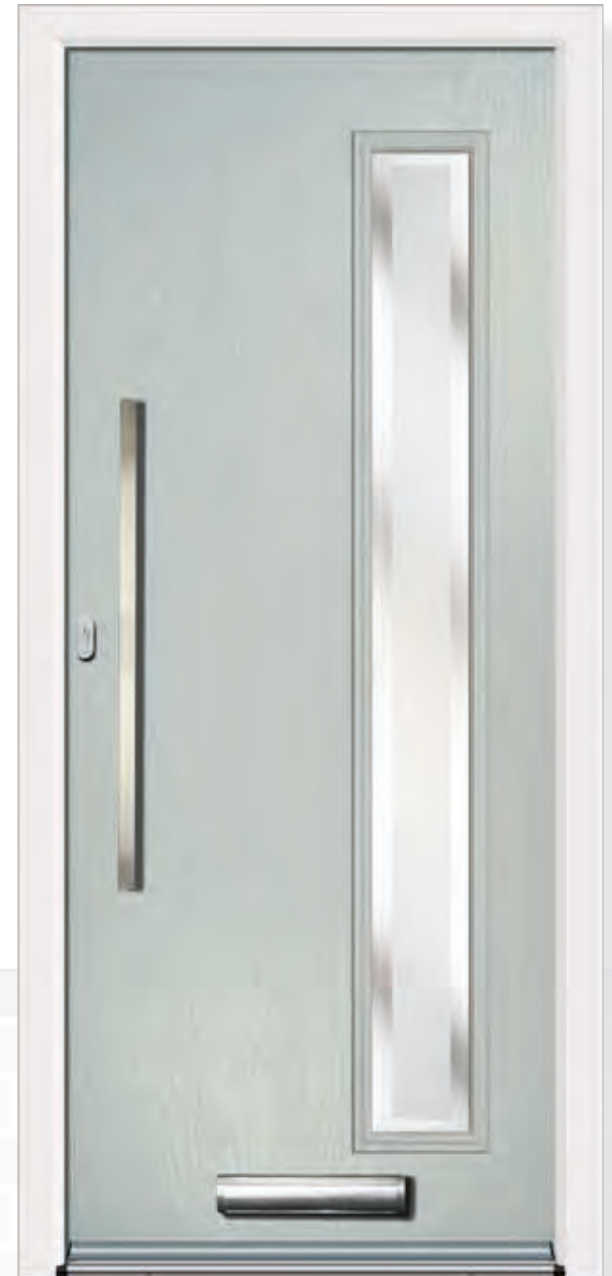

Gorda D4
Belice

▲ Glazing: Sandblast | Colour: Pebble | Lock: Centre Slam

Colours as accurate as the printing process allows