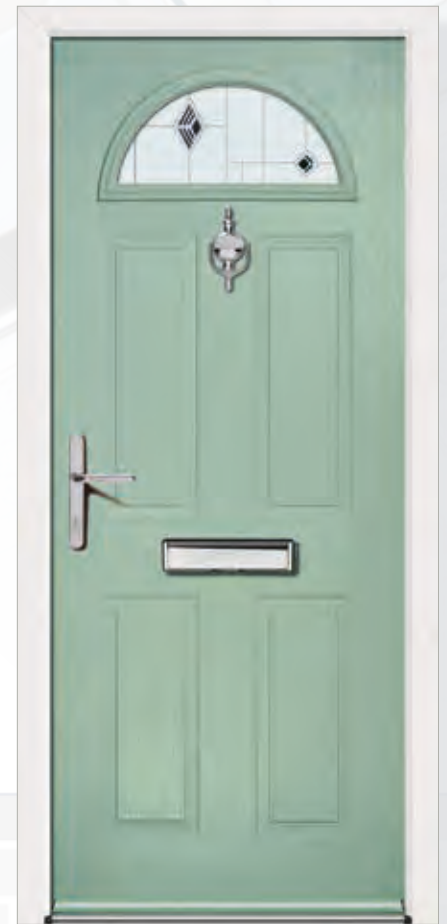

Chilton One
Bellini

▶ Glazing: Glass Tiles | Colour: Sage