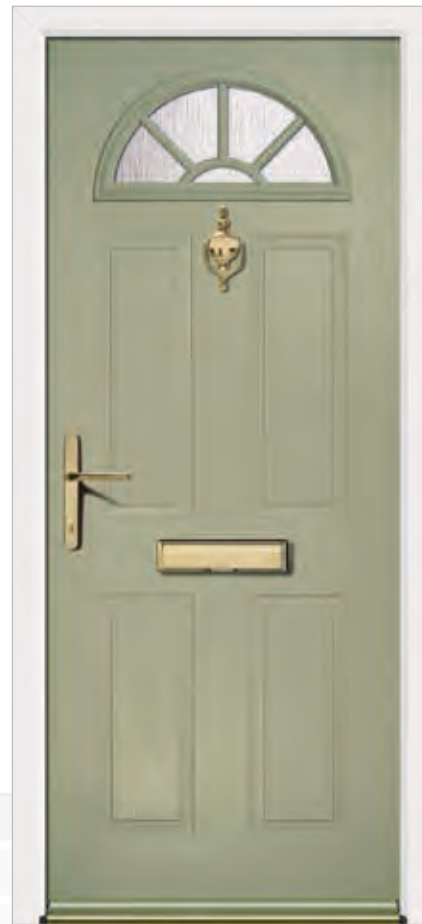

▲ Glazing: Resin Bevels | Colour: Darkwood

▲ Glazing: Georgian Grill | Colour: Olive

Chilton One
Grill