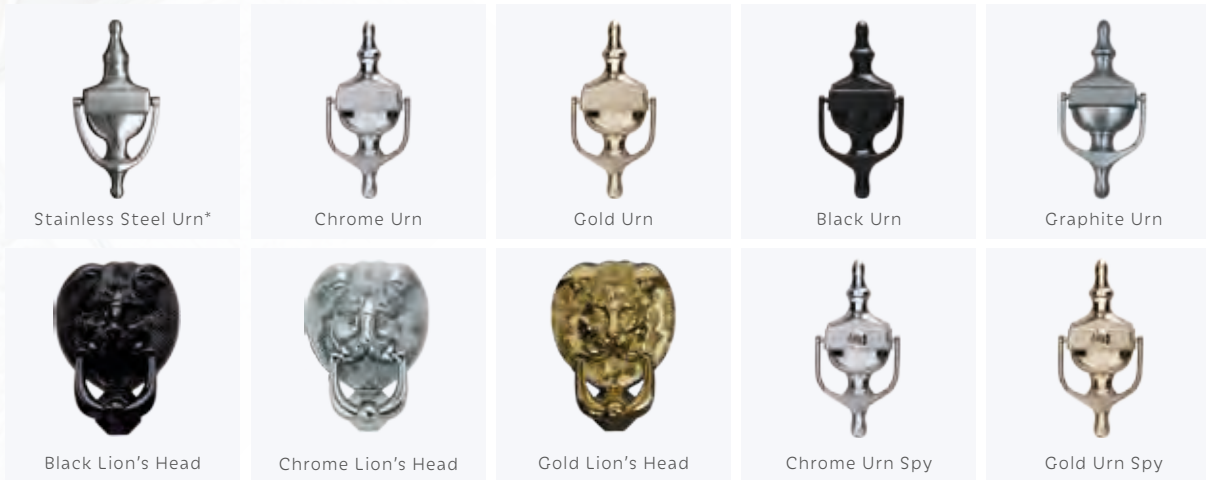

### Superior Handles

Ergonomic lever with heavy duty die cast construction

### Superior Letterplates

High security with anti-snap flap, internally fixed screws and fully weather sealed

\*Stainless Steel hardware comes with a comprehensive anti-corrosion guarantee

### Contemporary

A range of high quality stainless steel and chrome hardware options

\*Stainless Steel hardware comes with a comprehensive anti-corrosion guarantee