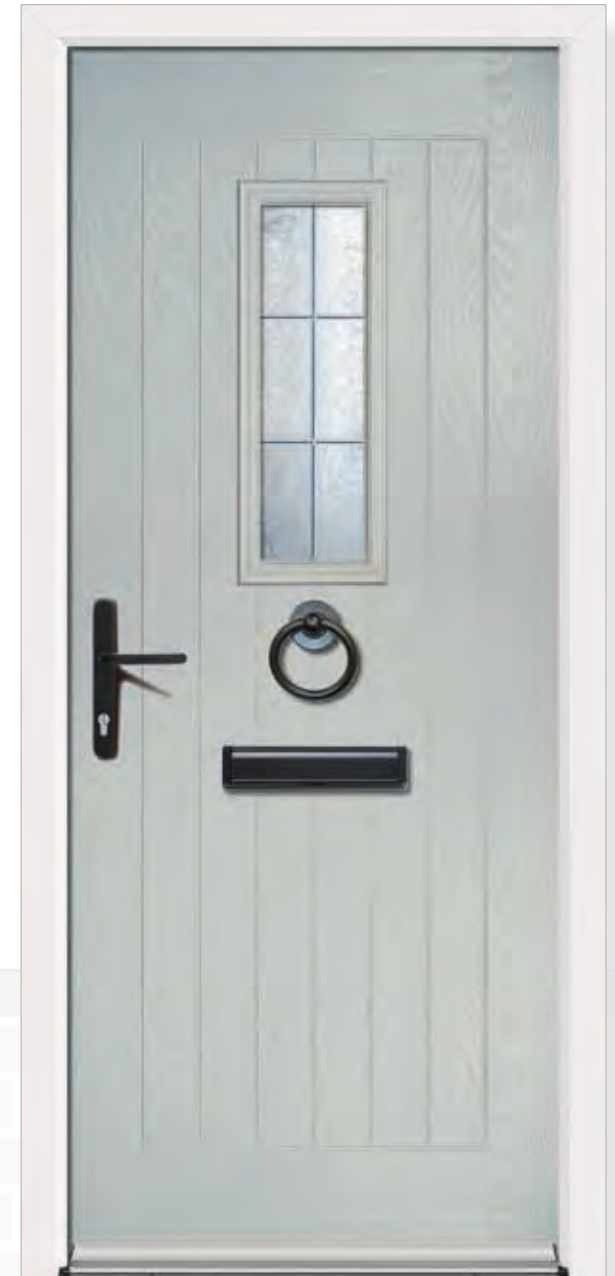

▲ Glazing: Triple Glazed | Colour: Red

▲ Glazing: Triple Glazed | Colour: Pebble

Kingston A2
Brolo

Colours as accurate as the printing process allows