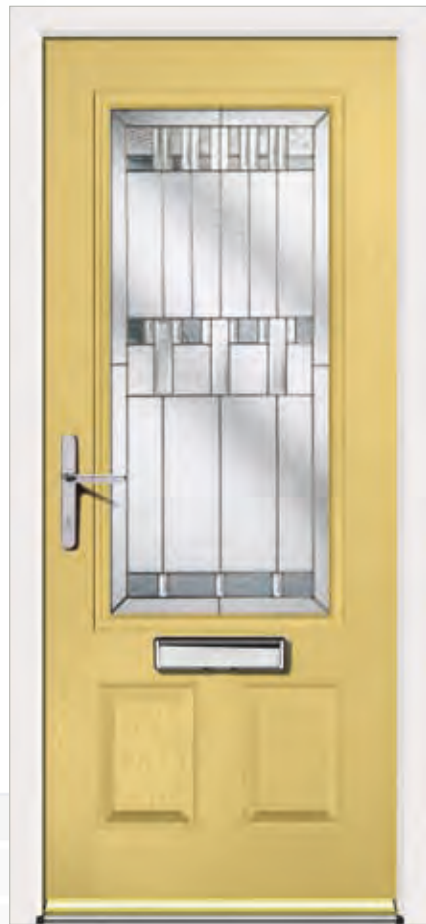

**Malton**  
Rose

▶ Glazing: Triple Glazed | Colour: Pebble

“The Harton is the definition of 1930s London, touch of class.”

▶ Glazing: Triple Glazed | Colour: White

**Harton**  
Prado

▶ Glazing: Triple Glazed | Colour: Buttercup