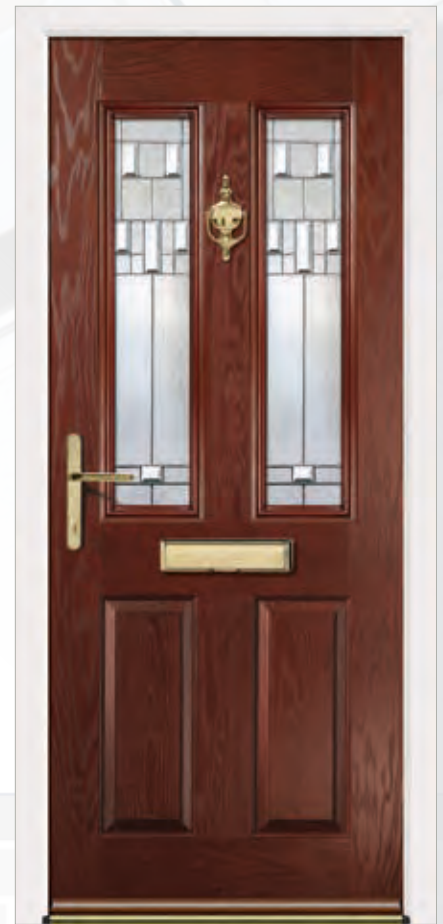

**Clifton**  
Mezanno

▶ Glazing: Triple Glazed | Colour: Black

**Clifton**  
Trevi

▶ Glazing: Triple Glazed | Colour: Olive

**Clifton**  
Asti

▶ Glazing: Triple Glazed | Colour: Black

**Clifton**  
Bienno

▶ Glazing: Triple Glazed | Colour: Darkwood