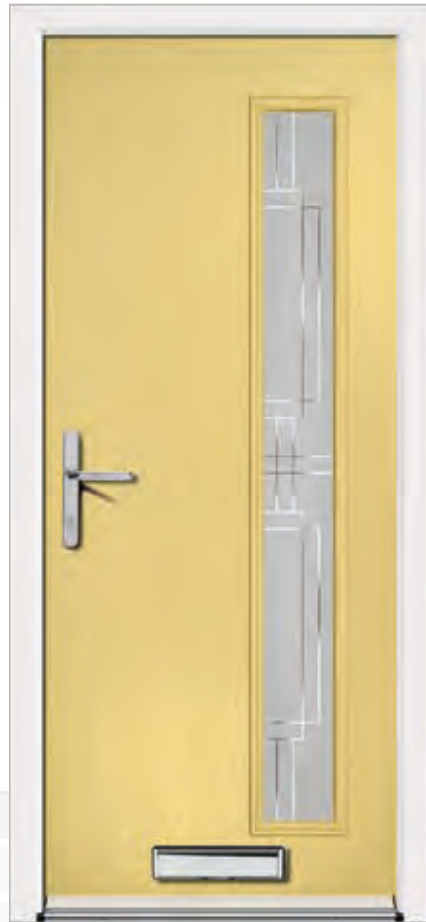

Gorda D4
Roma

▲ Glazing: Sandblast | Colour: Buttercup