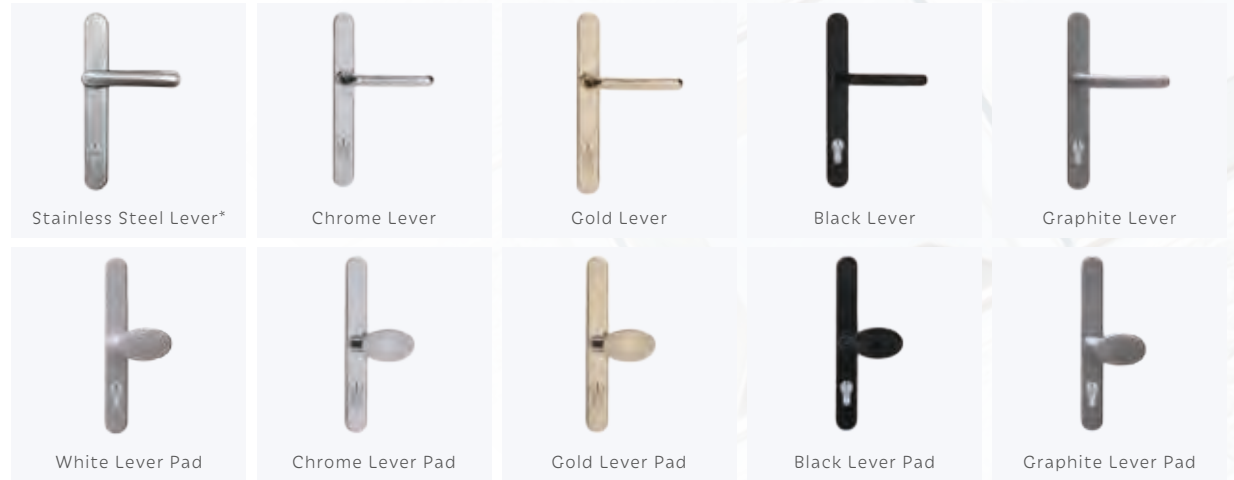

**Como ZY**  
Belice

▲ Glazing: Sandblast | Colour: Silver Grey | Lock: Centre Slam

*Colours as accurate as the printing process allows*

### Superior Handles

Ergonomic lever with heavy duty die cast construction

### Superior Letterplates

High security with anti-snap flap, internally fixed screws and fully weather sealed

\*Stainless Steel hardware comes with a comprehensive anti-corrosion guarantee