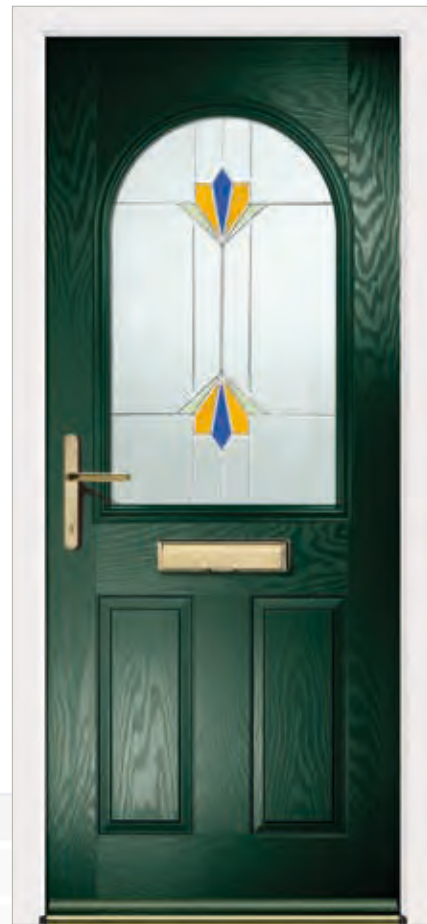

Claston
Catria

▲ Glazing: Lead & Film | Colour: Green