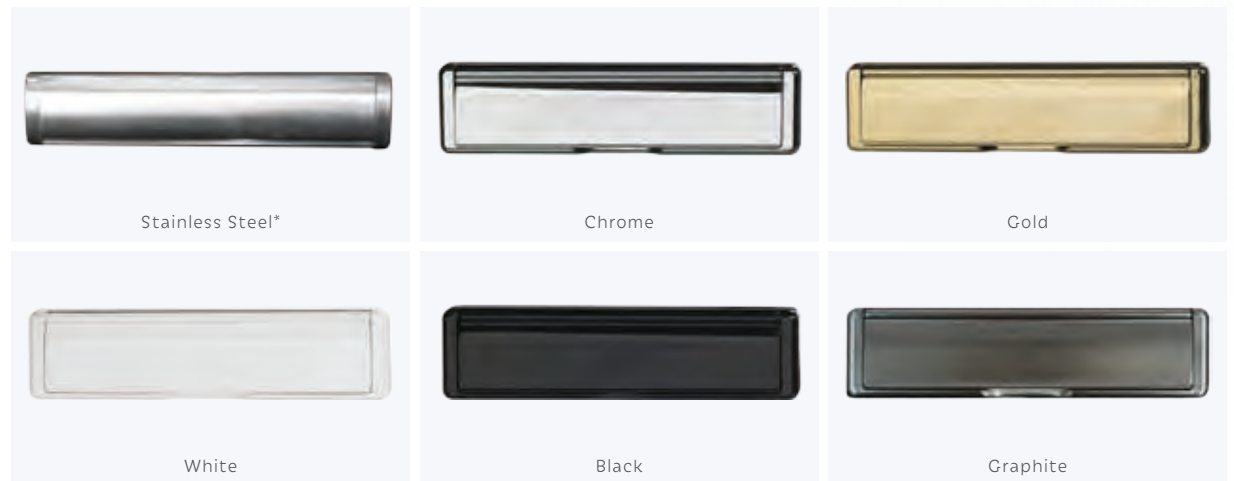

*Stainless Steel hardware comes with a comprehensive anti-corrosion guarantee