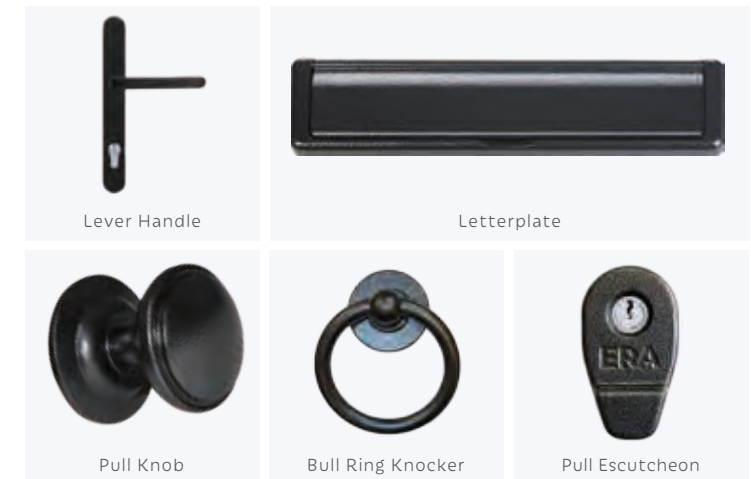

Traditional

A traditional Antique black finish